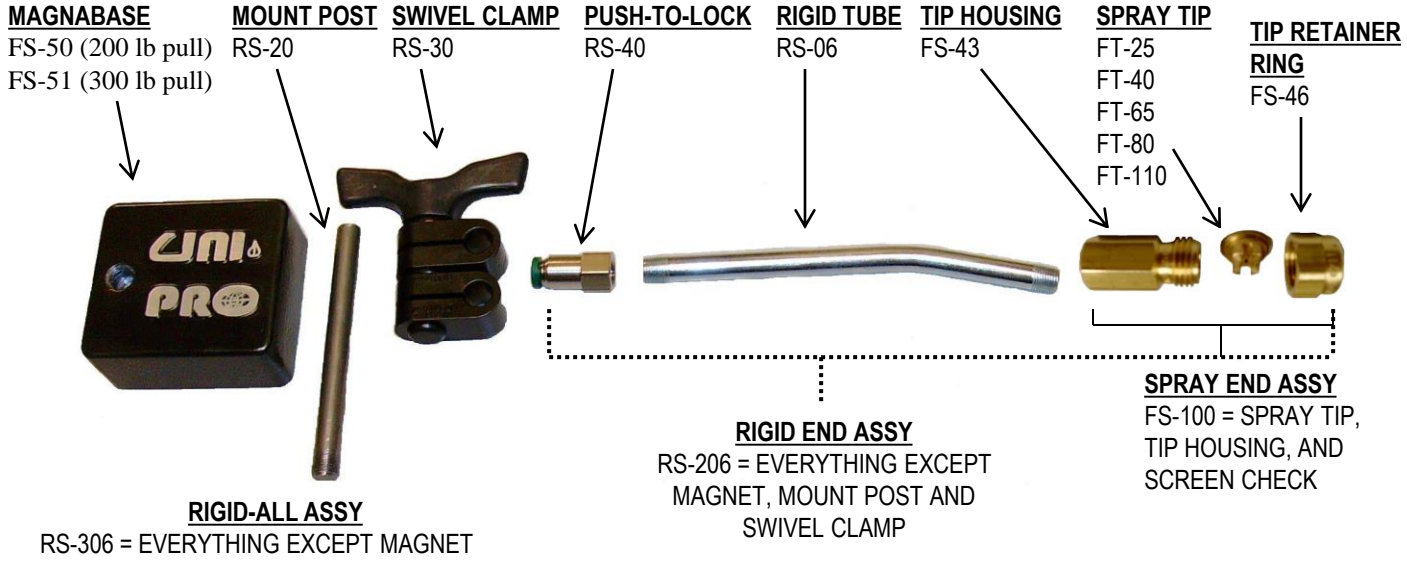

AVAILABLE IN 6" OR 12"

FS-2000
FLEXIBLE SPRAYER

PARTS ARE ALSO SOLD SEPARATELY

800-342-8719

TEE JET STYLE TIP

RS-2000 RIGID SPRAYER

TEE JET STYLE TIP

FS-2000 FLEXIBLE SPRAYER